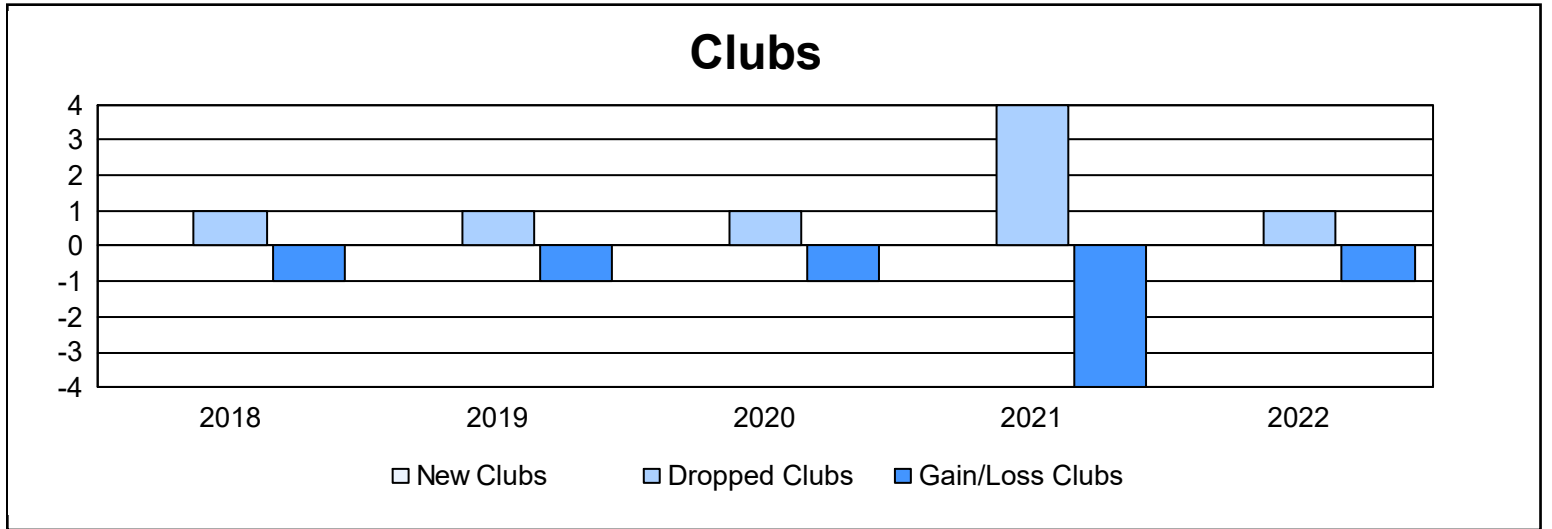

Year	New Clubs	Dropped Clubs	Gain/ Loss Clubs	New Members	Charter Members	Reinstate Members	Transfer Members	Total Member Added	Total Members Dropped	Gain/ Loss Members
2017-2018	0	1	-1	80	0	0	3	83	145	-62
2018-2019	0	1	-1	96	0	2	3	101	131	-30
2019-2020	0	1	-1	53	0	5	1	59	124	-65
2020-2021	0	4	-4	36	3	4	3	46	141	-95
2021-2022	0	1	-1	118	0	1	4	123	149	-26
<b>Average</b>	<b>0</b>	<b>2</b>	<b>-2</b>	<b>77</b>	<b>1</b>	<b>2</b>	<b>3</b>	<b>82</b>	<b>138</b>	<b>-56</b>

### Membership Composition June 2022 Cumulative