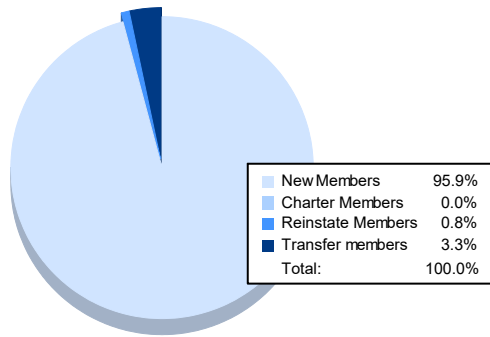

Year	New Clubs	Dropped Clubs	Gain/ Loss Clubs	New Members	Charter Members	Reinstate Members	Transfer Members	Total Member Added	Total Members Dropped	Gain/ Loss Members
2017-2018	0	1	-1	80	0	0	3	83	145	-62
2018-2019	0	1	-1	96	0	2	3	101	131	-30
2019-2020	0	1	-1	53	0	5	1	59	124	-65
2020-2021	0	4	-4	36	3	4	3	46	141	-95
2021-2022	0	1	-1	118	0	1	4	123	149	-26
<b>Average</b>	<b>0</b>	<b>2</b>	<b>-2</b>	<b>77</b>	<b>1</b>	<b>2</b>	<b>3</b>	<b>82</b>	<b>138</b>	<b>-56</b>

### Membership Composition June 2022 Cumulative