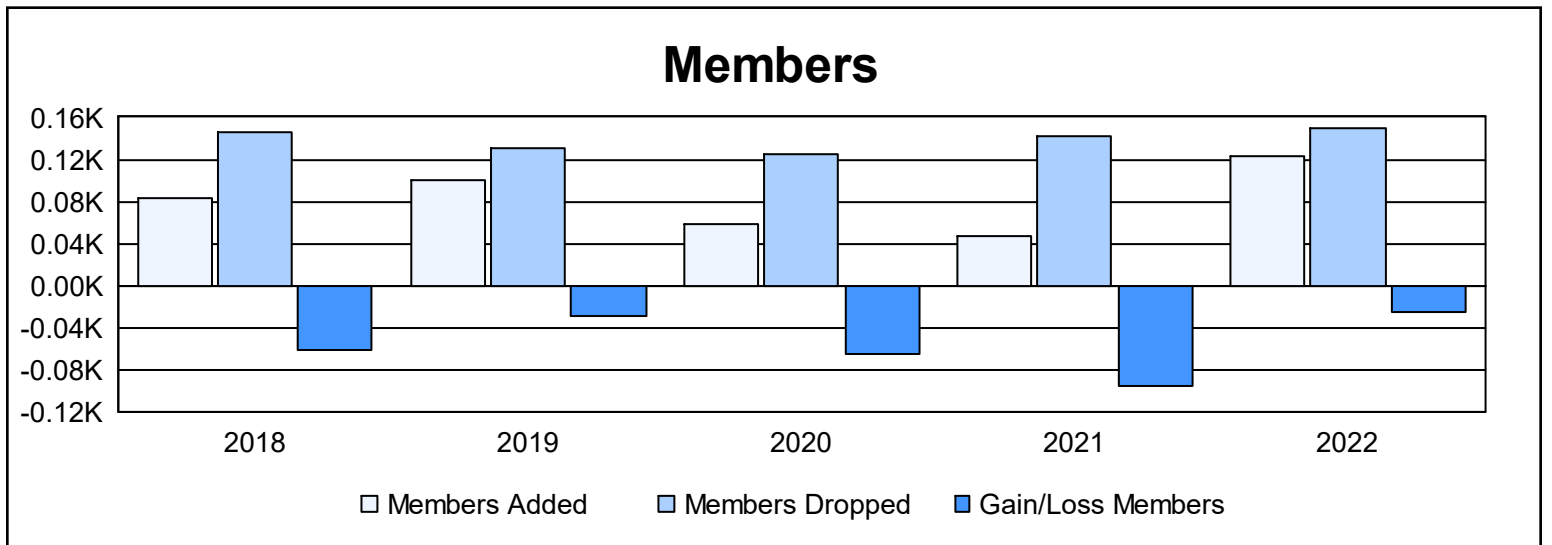

Year	New Clubs	Dropped Clubs	Gain/ Loss Clubs	New Members	Charter Members	Reinstate Members	Transfer Members	Total Member Added	Total Members Dropped	Gain/ Loss Members
2017-2018	0	1	-1	80	0	0	3	83	145	-62
2018-2019	0	1	-1	96	0	2	3	101	131	-30
2019-2020	0	1	-1	53	0	5	1	59	124	-65
2020-2021	0	4	-4	36	3	4	3	46	141	-95
2021-2022	0	1	-1	118	0	1	4	123	149	-26
<b>Average</b>	<b>0</b>	<b>2</b>	<b>-2</b>	<b>77</b>	<b>1</b>	<b>2</b>	<b>3</b>	<b>82</b>	<b>138</b>	<b>-56</b>

### Membership Composition June 2022 Cumulative